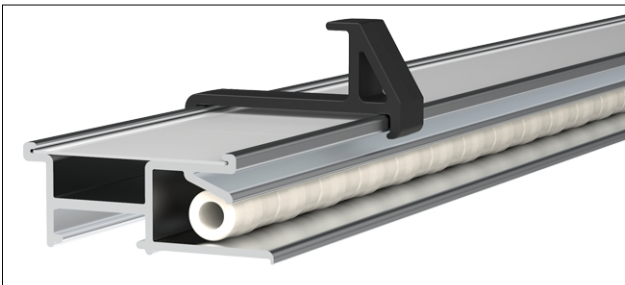

Multi-function clamping rail MAULtalent, aluminium

reddot winner 2022

- **Five functions: Powerful, elegant clamping rail**
- **Simply insert the entire length of the document from below, and it is automatically held securely in place**
- **Front suitable for magnets, can be used for photos or magnetic name tags, can be written on using whiteboard markers and dry-wiped**
- **Including: 2 multifunctional hooks, sliding and removable for light jackets, keys or flipchart pads from 11 mm perforation**
- **Groove on the top for placing pens or holding up cards, photos, memos**
- **Made in Germany from the pro with decade-long experience in metal construction**
- **Extension adapter and mounting material included**
- Winner of the Red Dot Award: Product Design 2022
- Convenient: incl. fixing material for screwing on, with height compensation function
- High-performance: for paper 80 g/m² and over to 1 mm thick cardboard
- Restrained and permanent: information becomes more visible, e.g. drawings, memos, plans, pictures or posters
- Useful everywhere: in the office or home office, workshop, hall, kitchen or children's room
- Practical: can be used individually or joined together for large rooms or long halls
- High quality: elegant design, flat construction
- Insertion aid for the paper integrated in the profile
- Bar filled with plastic rolls: no wedging, paper can be changed easily and quickly
- Sturdy whiteboard panel set in aluminium profile with plastic end caps, depth 1.5 cm
- Magnets/accessories/pens/decoration not included
- 3-year guarantee
- Recyclable packaging
- Guarantee: 3 years

Art. No.	Colour	EAN-Code	Tariff-No.	Width	Length	Pack size / PU	Weight	PU
6248408	aluminium	4002390088084	83059000	43 mm	100.5 cm	102,5 x 6 x 4 cm	0.549 kg	1 pc(s).